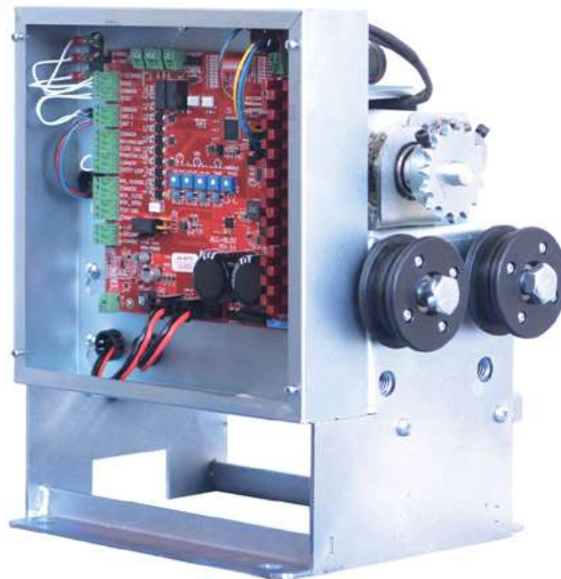

ALL-O-MATIC

UL 325 2018
COMPLIANT

UL 991
COMPLIANT

INTEGRATED
BATTERY BACKUP

MAINTENANCE FREE
BRUSHLESS DC MOTOR

24VDC SOLAR POWER
OPTION

BACK DRIVEABLE GEARBOX TO
EASILY OPEN GATE MANUALLY

COMPACT,
LOW PROFILE
FRAME

SL-45 DC SLIDE GATE OPERATOR

RESIDENTIAL APPLICATIONS

SLIDERS | SWINGERS | OVERHEADS

The standard by which all other **automatic gate operators** are measured

SL-45 DC

SLIDE GATE OPERATOR

SPECS

FOR USE WITH
RESIDENTIAL GATES

24VDC SOLAR POWER
OPTION

CONTROL BOARD WITH
ARRAY OF FEATURES

BACK DRIVEABLE GEARBOX TO
EASILY OPEN GATE MANUALLY

UL 325 2018 Compliant

Max Gate Weight	800 lbs.
Max Gate Length	30 feet
Warranty	5 year residential
Motor	24 VDC brushless with planetary gearbox
Gate Speed	12" per second
Power Options	115/230 VAC single phase and 24 VDC solar panel
Duty Cycle	Continuous
Battery Back Up	Integrated, with (2) 7Ah 12VDC batteries
Battery Back Up Capacity	250 cycles ⁹⁰ on a 600 lb. gate
Temperature Range	-40 to 160°
Gearbox Ratio	Approx. 29:1
Width X Length X Height	11" X 14.5" X 15.5"
Shipping Weight	60 lbs.
Emergency Release	Push open in the event of a power failure
Belt Size	N/A
Main Sprocket Size	41B15X5/8
Chain Size	41NP (20' included)
Gearbox Sprocket	N/A
Limit Shaft Sprocket	41B10X5/8
Breaker Requirement	20 amp dedicated
Gearbox Pulley	N/A
Motor Pulley	N/A