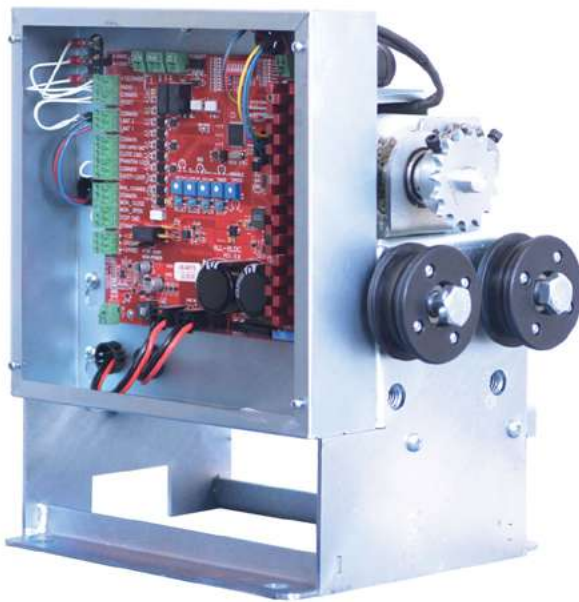

ALL-O-MATIC

UL 325 2018
COMPLIANT

UL 991
COMPLIANT

INTEGRATED
BATTERY BACKUP

MAINTENANCE FREE
BRUSHLESS DC MOTOR

24VDC SOLAR POWER
OPTION

BACK DRIVEABLE GEARBOX TO
EASILY OPEN GATE MANUALLY

COMPACT,
LOW PROFILE
FRAME

SL-45 DC SLIDE GATE OPERATOR

RESIDENTIAL APPLICATIONS

SLIDERS | SWINGERS | OVERHEADS

The standard by which all other **automatic gate operators** are measured

SL-45 DC

SLIDE GATE OPERATOR

SPECS

FOR USE WITH
RESIDENTIAL GATES

24VDC SOLAR POWER
OPTION

CONTROL BOARD WITH
ARRAY OF FEATURES

BACK DRIVEABLE GEARBOX TO
EASILY OPEN GATE MANUALLY

UL 325 2018 Compliant

Max Gate Weight	800 lbs.
Max Gate Length	30 feet
Warranty	5 year residential
Motor	24 VDC brushless with planetary gearbox
Gate Speed	12" per second
Power Options	115/230 VAC single phase and 24 VDC solar panel
Duty Cycle	Continuous
Battery Back Up	Integrated, with (2) 7Ah 12VDC batteries
Battery Back Up Capacity	250 cycles ⁹⁰ on a 600 lb. gate
Temperature Range	-40 to 160°
Gearbox Ratio	Approx. 29:1
Width X Length X Height	11" X 14.5" X 15.5"
Shipping Weight	60 lbs.
Emergency Release	Push open in the event of a power failure
Belt Size	N/A
Main Sprocket Size	41B15X5/8
Chain Size	41NP (20' included)
Gearbox Sprocket	N/A
Limit Shaft Sprocket	41B10X5/8
Breaker Requirement	20 amp dedicated
Gearbox Pulley	N/A
Motor Pulley	N/A