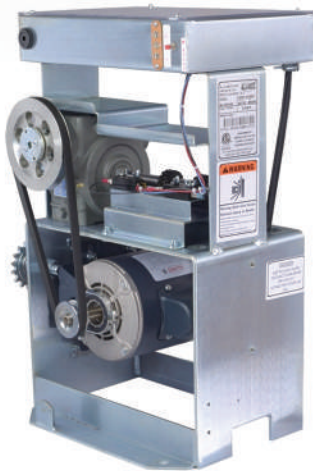

UL325
COMPLIANT

UL991
COMPLIANT

SL-100 AC

SLIDE GATE OPERATOR

PRE-WIRED LOOP
DETECTOR RACK

MECHANICAL
FOOT PEDAL RELEASE

SL-100FP AC

SLIDE GATE OPERATOR

COMMERCIAL/INDUSTRIAL
APPLICATIONS

SLIDERS | SWINGERS | OVERHEADS

The standard by which all other **automatic gate operators** are measured

SL-100 AC

SLIDE GATE OPERATOR

SL-100FP AC

SLIDE GATE OPERATOR

SPECS

2016 UL 325 & UL 991 Compliant

Warranty	Full 7 Year Residential, 5 Year Commercial
Motor	½ HP
Duty Cycle	Continuous
Power Options	120 V AC
Gear Box Ratio	Reg: 10:1 FP: 20:1
Cover	Rotationally Molded – Indestructible
Dimensions	W: 12" - L: 17.5" - H: 23.5"
Maximum Gate Length	Reg: 37 ft FP: 40ft
Maximum Gate Weight	1,000 lbs
Gate Travel Speed	12 inches per sec
Operator Weight	100 lbs
Emergency Release Options	Push open in event of a power failure
Emergency Release Options FP	Mechanical Foot Pedal Release