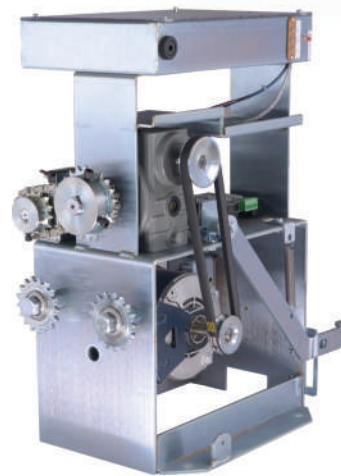

UL325
COMPLIANT

UL991
COMPLIANT

SL-100 AC

SLIDE GATE OPERATOR

PRE-WIRED LOOP
DETECTOR RACK

MECHANICAL
FOOT PEDAL RELEASE

SL-100FP AC

SLIDE GATE OPERATOR

COMMERCIAL/INDUSTRIAL
APPLICATIONS

SLIDERS | SWINGERS | OVERHEADS

The standard by which all other **automatic gate operators** are measured

SL-100 AC

SLIDE GATE OPERATOR

SL-100FP AC

SLIDE GATE OPERATOR

SPECS

2016 UL 325 & UL 991 Compliant

Warranty	Full 7 Year Residential, 5 Year Commercial
Motor	½ HP
Duty Cycle	Continuous
Power Options	120 V AC
Gear Box Ratio	Reg: 10:1 FP: 20:1
Cover	Rotationally Molded – Indestructible
Dimensions	W: 12" - L: 17.5" - H: 23.5"
Maximum Gate Length	Reg: 37 ft FP: 40ft
Maximum Gate Weight	1,000 lbs
Gate Travel Speed	12 inches per sec
Operator Weight	100 lbs
Emergency Release Options	Push open in event of a power failure
Emergency Release Options FP	Mechanical Foot Pedal Release